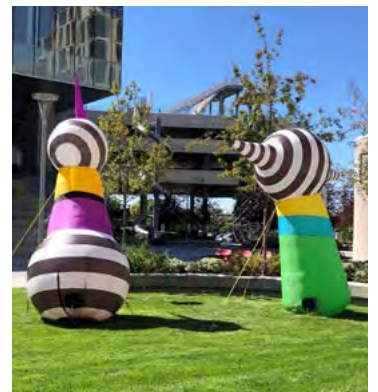

WACKY WONDERS AT

BEE

(CREATURE

(COLORFUL HEARTS

BIG BLACK CAT

Red, Blue, Purple, Green, Yellow, Orange

10 different expressions

EVIL EYES WITH GLASSES

FIRE HYDRANT

SCARECROW

CAT

GEOMETRIC SHAPES (TIM BURTON)

PLANETS

PUMPKIN with witch hat

GIANT DOG lifting leg

GHOSTS (2)