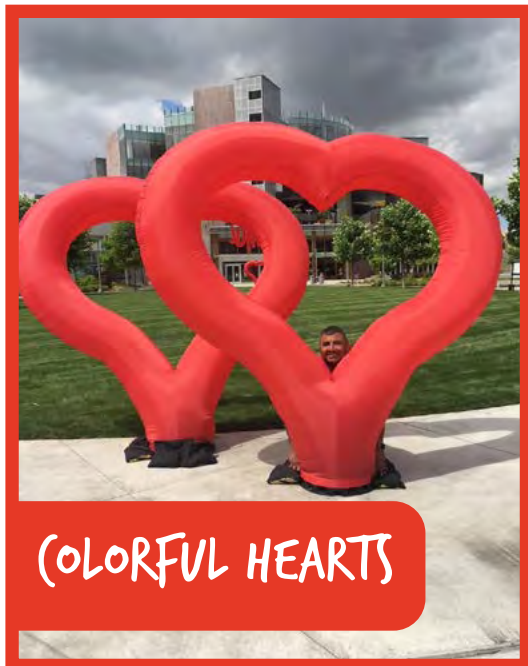

WACKY WONDERS AT

BEE

(CREATURE

(COLORFUL HEARTS

BIG BLACK CAT

Red, Blue, Purple, Green, Yellow, Orange

10 different expressions

EVIL EYES WITH GLASSES