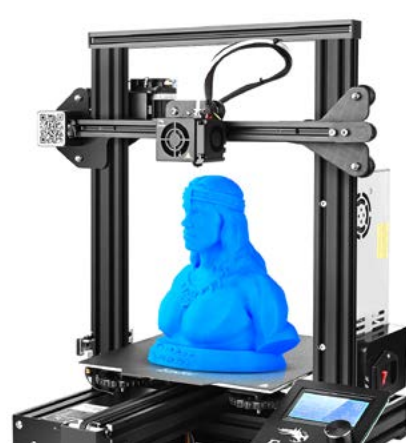

WELDER
MILLER MULTIMATIC 215

WELDING TABLES

METAL SAW
STEEL MAX MODEL S14

ANGLE GRINDERS

METABO / DEWALT

**METAL PLANETARY RING
ROLLER - MODEL 36790**

VARIABLE SPEED DRILL PRESS

POWERMATIC 18" - MODEL PM2800B

JET BENCH GRINDER

SHOPBOT - DESKTOP MAX

36"X24" W/5.5"Z AXIS

VACUUM FORM
FORMECH 508DT/FS

TABLE SAW

SAWSTOP

BANDSAW
POWERMATIC 14"

BELT SANDER

POWERMATIC

COMPOUND MITER SAW

DEWALT 12" DWS779

LASER CUTTER

EPILOG FUSION M2 32 LASER CUTTER

3D PRINTER

ENDER 3 PRO

PROFESSIONAL WEATHER STATION

SAINLOGIC WS0835

PAINT BOOTH

24"X26"X28"

**PNEUMATIC AIR COMPRESSOR
HOOKUPS**